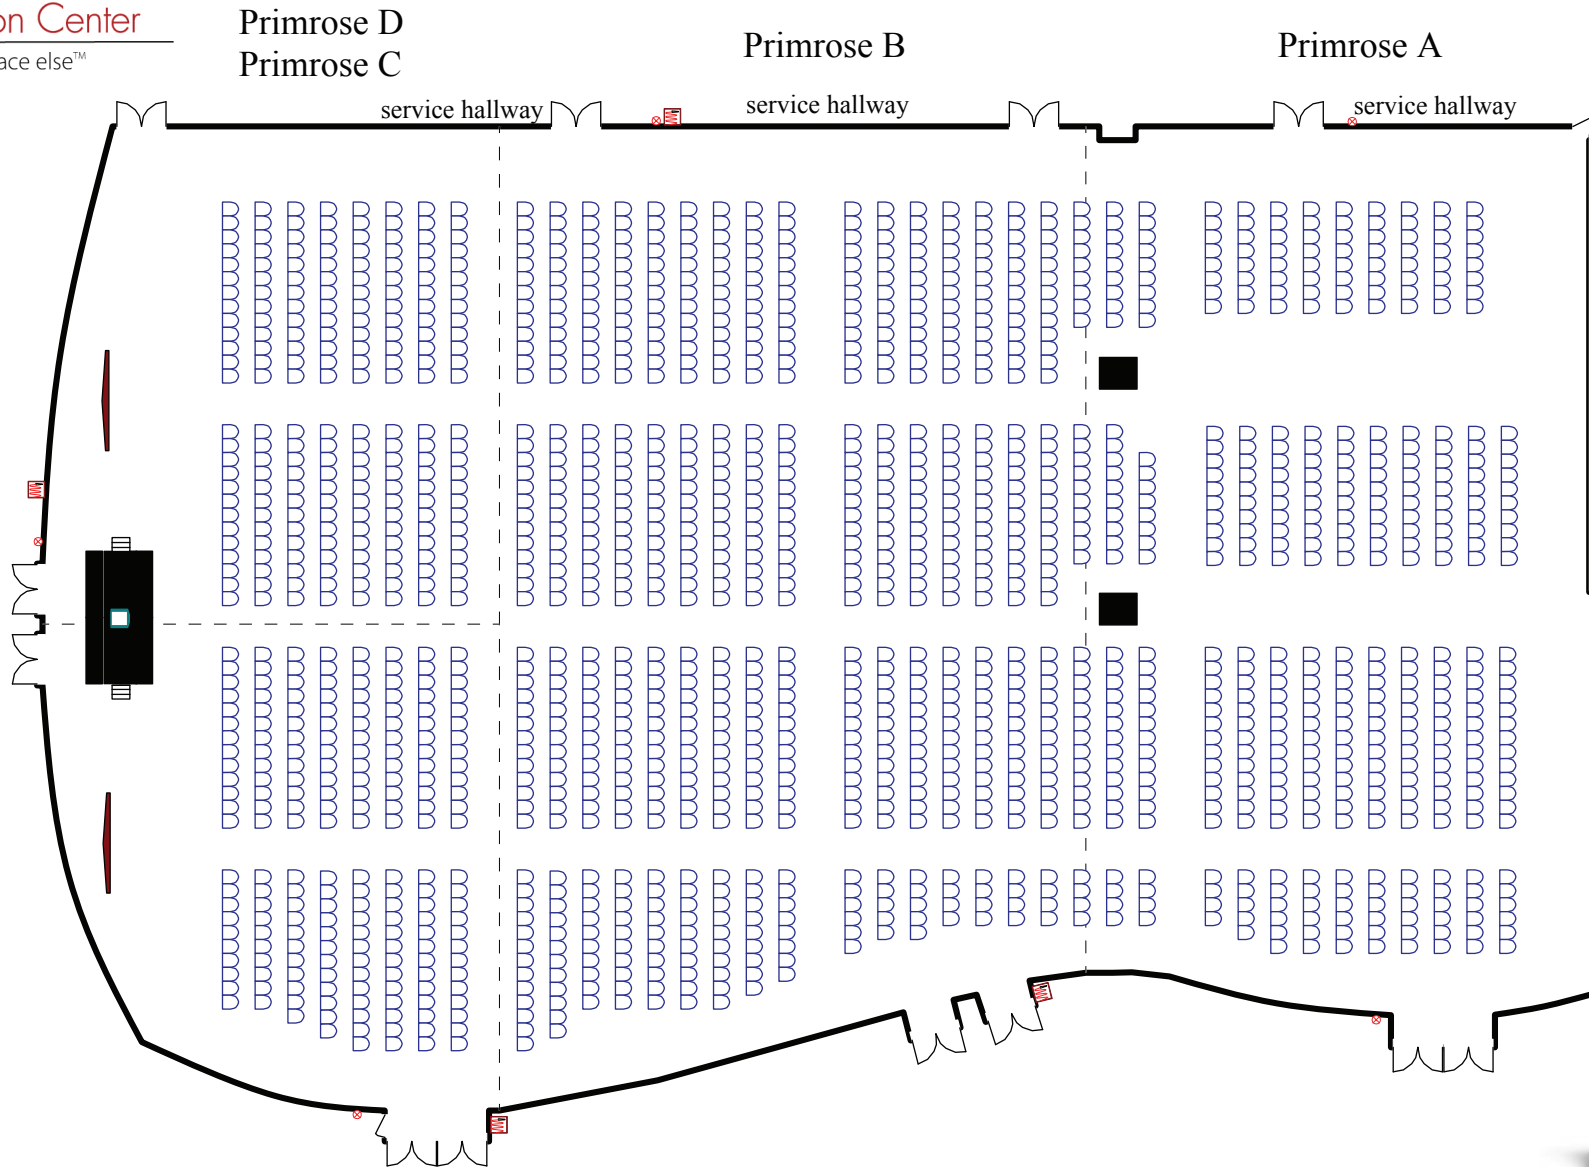

Convention Center

Like no place else™

Primrose Ballroom

Theater Style
Seating for 1620

P: 800-333-7535 - www.PalmSpringsCC.com